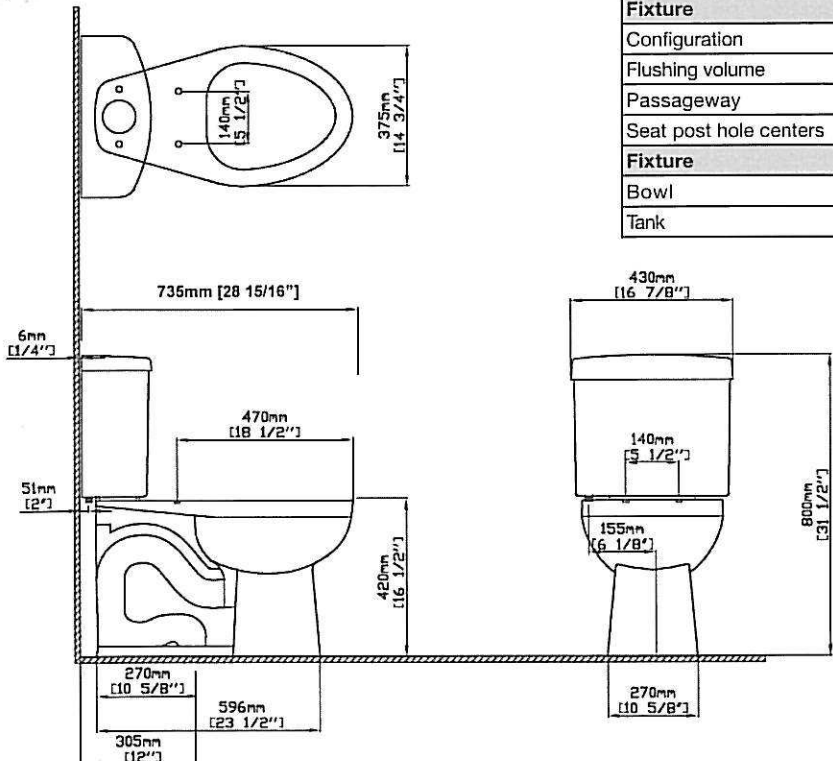

Chair-Height Elongated Bowl 6137.128 & Dual-Flush Tank 6137.228

Product features:

- ❑ Vitreous China
- ❑ Elongated Bowl – Combination Toilet
- ❑ 12" (305 mm) rough-in
- ❑ WaterSense certified, High Efficiency Toilet, 1.6gpf/1.1gpf 6.0 lpf/4.1lpf
- ❑ Extra large 2 1/8" fully glazed trapway
- ❑ Extra large 3" dual-flush valve
- ❑ Signature Look comes complete with top-mounted push button and bolt caps in polished chrome finish, and Silent Close™ seat
- ❑ ECO quattro flushing technology
- ❑ Precisely placed rim jets
- ❑ Extra large direct-fed water jet
- ❑ L 28 15/16" (735mm) x W 14" (375mm) x H 31" (800mm)

Specified Model:			
Palermo ECO 2-PC HET Chair-Height Elongated Bowl 6137.128	Group I	\$215.00	5.21 54
	Group II	\$270.00	
Palermo ECO HET Dual-Flush Tank Complete With Trim and Lid 6137.228 1.6 gfp/1.1 gpf 6.0 lpf/4.1 lpf	Group I	\$160.00	1.64 31
	Group II	\$200.00	

Fixture		Weight
Configuration	2PC Elongated bowl & tank	
Flushing volume	1.6gpf/1.1gpf 6.0 lpf/4.1lpf	
Passageway	2 1/8"	
Seat post hole centers	5 1/2"	
Fixture		Weight
Bowl	L 28 15/16" x W 14 3/4" x H 16 1/2"	52 lbs.
Tank	L 7 1/2" x W 17 5/16" x H 15 1/8"	24 lbs.

Included components:	
Bowl	6137.128.xx
Tank	6137.228.xx
Silent Close Seat	9400.490.xx
Valve Kit	9400.519.xx
Push Button	9400.127.xx
Bolt caps	9400.170.xx
Tank lid	6137.225.xx

COLOR AND FINISH LEGEND			
Water Closets		Push Button & Bolt Covers:	
Group I	.01 White	Group I	.96 Polished Chrome
Group II	.02 Bone .06 Balsa		